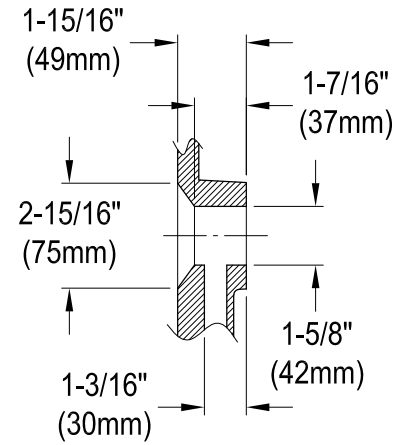

KVPB3622M38

36" x 22" Carrara Marble Vanity Top With Oval Sink

Drain Hole Size
(Scale 2:1)

VSPLBRKT (1 pc)