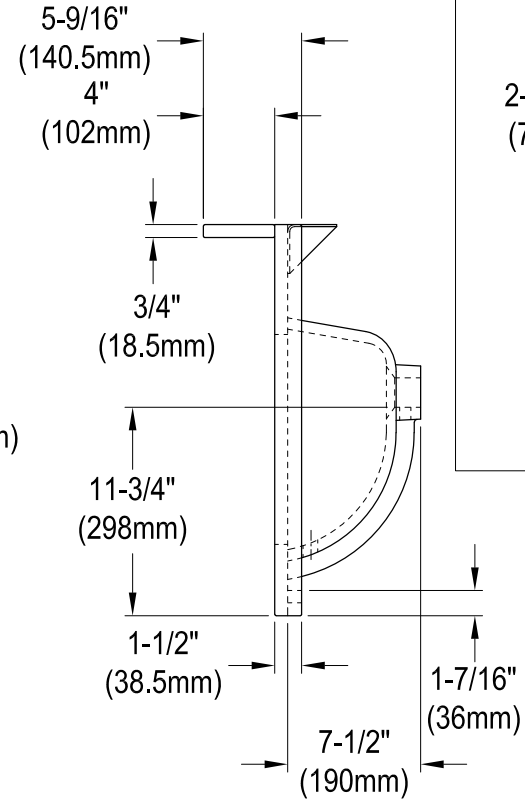

KVPB3622M38

36" x 22" Carrara Marble Vanity Top With Oval Sink

Drain Hole Size
(Scale 2:1)

VSPLBRKT (1 pc)