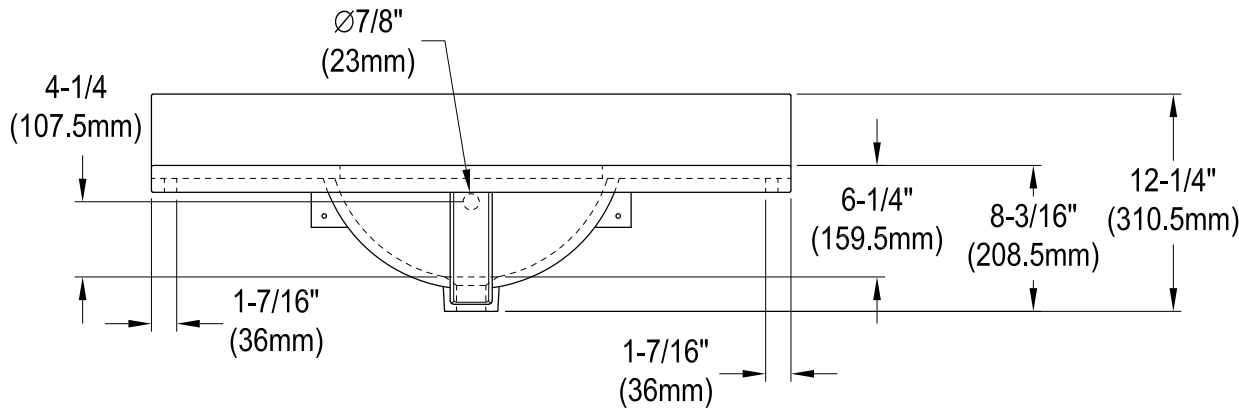

KVPB3622M38

36" x 22" Carrara Marble Vanity Top With Oval Sink

Drain Hole Size
(Scale 2:1)

VSPLBRKT (1 pc)