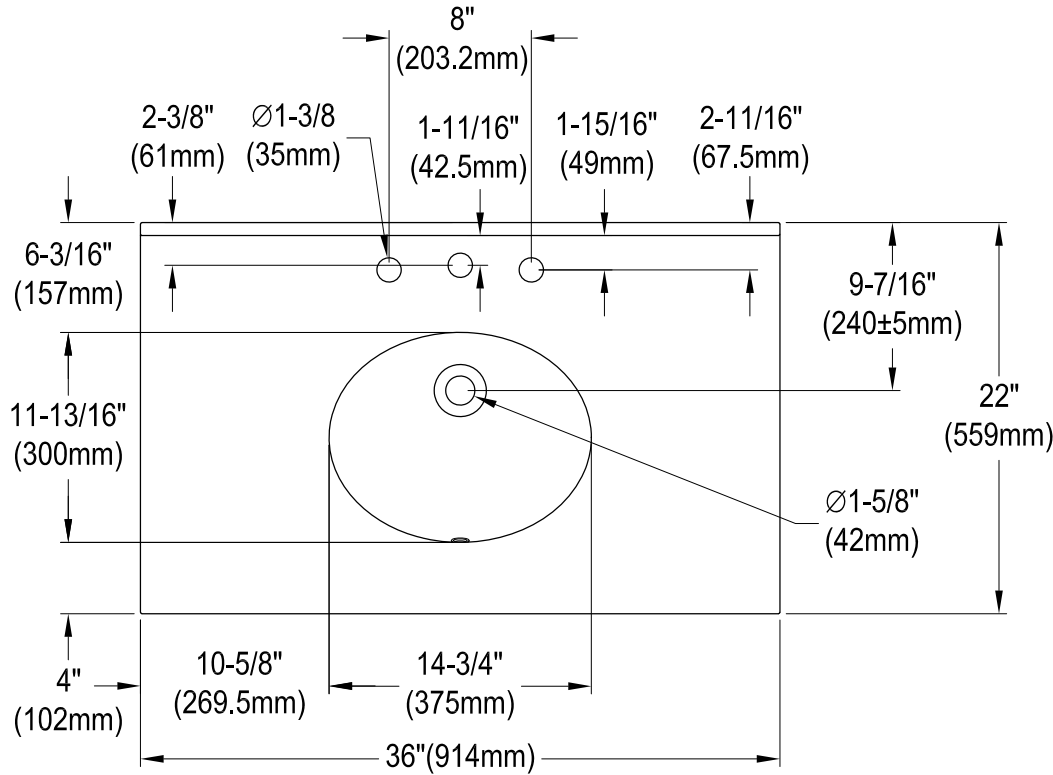

KVPB3622M38

36" x 22" Carrara Marble Vanity Top With Oval Sink

Drain Hole Size
(Scale 2:1)

VSPLBRKT (1 pc)